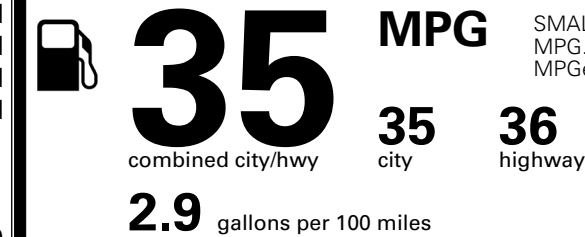

TOTAL MANUFACTURER'S SUGGESTED RETAIL PRICE ▶

\$ 36,980.00

TOTAL ADDITIONAL WEIGHT: 6.7

EPA DOT Fuel Economy and Environment

Gasoline Vehicle

Fuel Economy

SMALL SUVs range from 14 to 138 MPG. The best vehicle rates 146 MPGe.

You save
\$1,500
 in fuel costs
 over 5 years
 compared to the
 average new vehicle.

Annual fuel cost
\$1,400

Fuel Economy & Greenhouse Gas Rating (tailpipe only)

Smog Rating (tailpipe only)

This vehicle emits 251 grams CO₂ per mile. The best emits 0 grams per mile (tailpipe only). Producing and distributing fuel also create emissions; learn more at fueleconomy.gov.