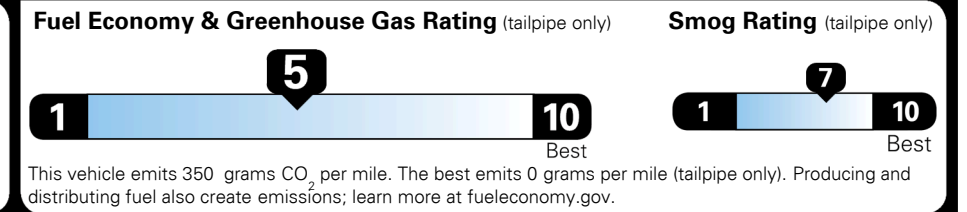

Actual results will vary for many reasons, including driving conditions and how you drive and maintain your vehicle. The average new vehicle gets 27 MPG and costs $6,500 to fuel over 5 years. Cost estimates are based on 15,000 miles per year at $ 2.35 per gallon. MPGe is miles per gasoline gallon equivalent. Vehicle emissions are a significant cause of climate change and smog.

fueleconomy.gov

Calculate personalized estimates and compare vehicles

GOVERNMENT 5-STAR SAFETY RATINGS

Overall Vehicle Score ★ ★ ★ ★ ★

Based on the combined rating of frontal, side and rollover. Should ONLY be compared to other vehicles of similar size and weight.

Frontal Driver ★ ★ ★ ★ ★

Crash Passenger ★ ★ ★ ★ ★

Based on the risk of injury in a frontal impact. Should ONLY be compared to other vehicles of similar size and weight.

Side Front seat ★ ★ ★ ★ ★

Crash Rear seat ★ ★ ★ ★ ★

Star ratings based on the risk of injury in a side impact.

Rollover ★ ★ ★ ★ ★

Star ratings based on the risk of rollover in a single-vehicle crash.

Star ratings range from 1 to 5 stars (★★★★★) with 5 being the highest.

Source: National Highway Traffic Safety Administration (NHTSA).

www.safercar.gov or 1-888-327-4236

Manufacturer's suggested retail price includes Manufacturer's recommended pre-delivery service. License and title fees, state and local taxes and other dealer installed options and accessories are not included in the manufacturer's suggested retail price.

PARTS CONTENT INFORMATION

FOR VEHICLES IN THIS CAR LINE U.S./CANADIAN PARTS CONTENT: 0 %

MAJOR SOURCES OF FOREIGN PARTS: KOREA: 85%

NOTE: PARTS CONTENT DOES NOT INCLUDE FINAL ASSEMBLY, DISTRIBUTION, OR OTHER NON-PARTS COSTS.

FOR THIS VEHICLE FINAL ASSEMBLY POINT: GWANGJU, KOREA

COUNTRY OF ORIGIN

ENGINE (MOTOR): KOREA

TRANSMISSION: KOREA