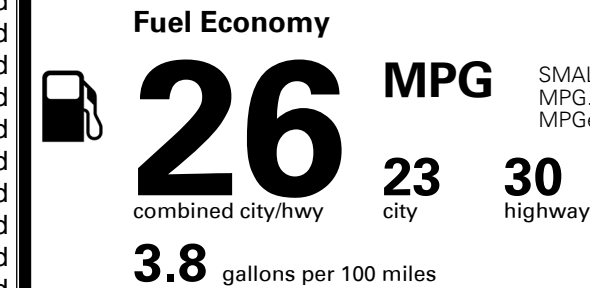

EPA DOT Fuel Economy and Environment

Gasoline Vehicle

SMALL SUVs range from 16 to 125 MPG. The best vehicle rates 142 MPGe.

You spend $250 more in fuel costs over 5 years compared to the average new vehicle.

Annual fuel cost $1,350