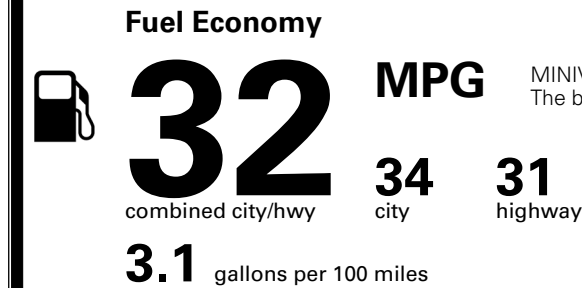

\$495.00
 \$315.00
 \$45.00

MSRP INCLUDING OPTIONS

\$ 54,345.00

INLAND FREIGHT AND HANDLING

\$ 1,545.00

TOTAL MANUFACTURER'S SUGGESTED RETAIL PRICE ▶

\$ 55,890.00

TOTAL ADDITIONAL WEIGHT: 10.9

EPA DOT Fuel Economy and Environment

Gasoline Vehicle

MINIVANS range from 20 to 83 MPG. The best vehicle rates 146 MPGe.

You save \$750
 in fuel costs over 5 years compared to the average new vehicle.

Annual fuel cost
\$1,550