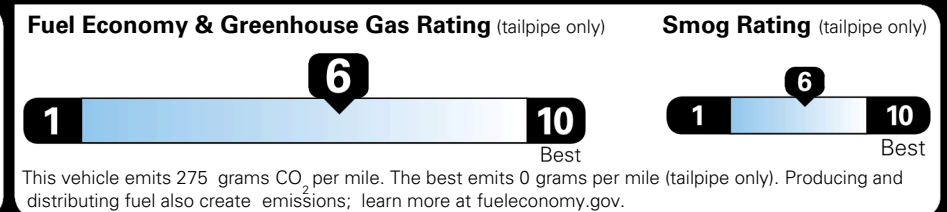

\$495.00
 \$315.00
 \$45.00

MSRP INCLUDING OPTIONS

\$ 54,345.00

INLAND FREIGHT AND HANDLING

\$ 1,545.00

TOTAL MANUFACTURER'S SUGGESTED RETAIL PRICE ▶

\$ 55,890.00

TOTAL ADDITIONAL WEIGHT: 10.9

EPA DOT Fuel Economy and Environment

Gasoline Vehicle

You save \$750
 in fuel costs over 5 years compared to the average new vehicle.

Annual fuel cost \$1,550

Actual results will vary for many reasons, including driving conditions and how you drive and maintain your vehicle. The average new vehicle gets 29 MPG and costs \$8,500 to fuel over 5 years. Cost estimates are based on 15,000 miles per year at \$ 3.30 per gallon. MPGe is miles per gasoline gallon equivalent. Vehicle emissions are a significant cause of climate change and smog.