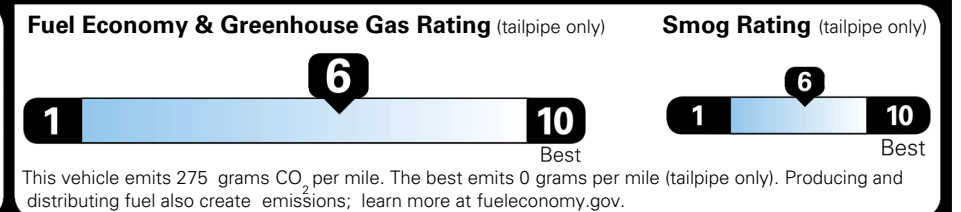

TOTAL ADDITIONAL WEIGHT: 11.6

EPA DOT Fuel Economy and Environment

Gasoline Vehicle

You save \$750
 in fuel costs over 5 years compared to the average new vehicle.

Annual fuel cost \$1,550

Actual results will vary for many reasons, including driving conditions and how you drive and maintain your vehicle. The average new vehicle gets 29 MPG and costs \$8,500 to fuel over 5 years. Cost estimates are based on 15,000 miles per year at \$ 3.30 per gallon. MPGe is miles per gasoline gallon equivalent. Vehicle emissions are a significant cause of climate change and smog.