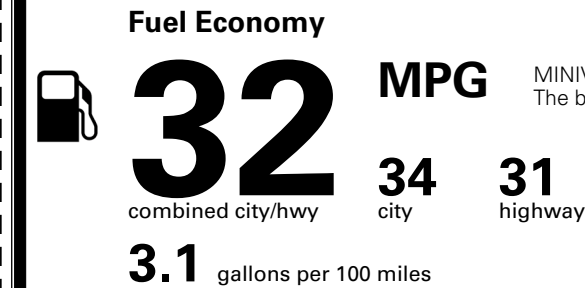

EPA DOT Fuel Economy and Environment

Gasoline Vehicle

MINIVANS range from 20 to 83 MPG. The best vehicle rates 146 MPGe.

You save $750
in fuel costs over 5 years compared to the average new vehicle.

Annual fuel cost
$1,550

Fuel Economy & Greenhouse Gas Rating (tailpipe only) Smog Rating (tailpipe only)