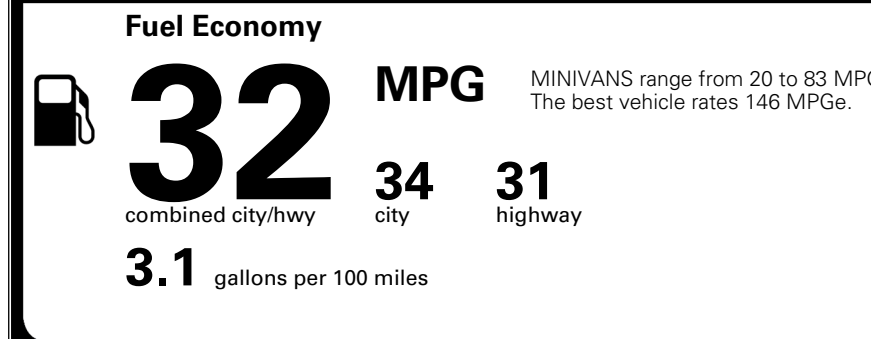

\$495.00
 Included

 \$285.00
 \$45.00
 \$80.00

MSRP INCLUDING OPTIONS

\$ 54,395.00

INLAND FREIGHT AND HANDLING

\$ 1,545.00

TOTAL MANUFACTURER'S SUGGESTED RETAIL PRICE ▶

\$ 55,940.00

TOTAL ADDITIONAL WEIGHT: 11.6

EPA DOT Fuel Economy and Environment

Gasoline Vehicle

You save \$750
 in fuel costs over 5 years compared to the average new vehicle.

Annual fuel cost \$1,550

Actual results will vary for many reasons, including driving conditions and how you drive and maintain your vehicle. The average new vehicle gets 29 MPG and costs \$8,500 to fuel over 5 years. Cost estimates are based on 15,000 miles per year at \$ 3.30 per gallon. MPGe is miles per gasoline gallon equivalent. Vehicle emissions are a significant cause of climate change and smog.