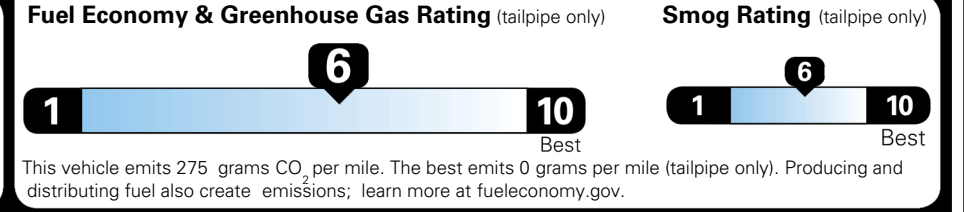

TOTAL ADDITIONAL WEIGHT: 11.6

EPA DOT Fuel Economy and Environment

Gasoline Vehicle

You save \$750
 in fuel costs over 5 years compared to the average new vehicle.

Annual fuel cost \$1,550

Actual results will vary for many reasons, including driving conditions and how you drive and maintain your vehicle. The average new vehicle gets 29 MPG and costs \$8,500 to fuel over 5 years. Cost estimates are based on 15,000 miles per year at \$ 3.30 per gallon. MPGe is miles per gasoline gallon equivalent. Vehicle emissions are a significant cause of climate change and smog.