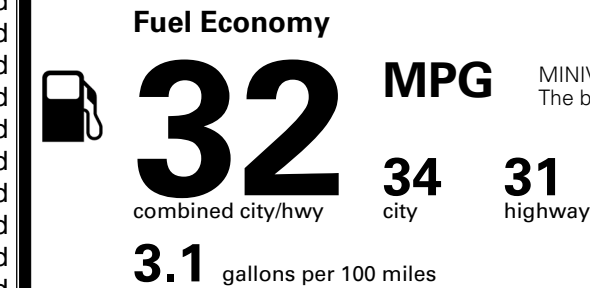

\$285.00

MSRP INCLUDING OPTIONS

\$ 53,775.00

INLAND FREIGHT AND HANDLING

\$ 1,545.00

TOTAL MANUFACTURER'S SUGGESTED RETAIL PRICE ▶

\$ 55,320.00

TOTAL ADDITIONAL WEIGHT: 10.1

EPA DOT Fuel Economy and Environment

Gasoline Vehicle

MINIVANS range from 20 to 83 MPG. The best vehicle rates 146 MPGe.

You save \$750
 in fuel costs over 5 years compared to the average new vehicle.

Annual fuel cost
\$1,550