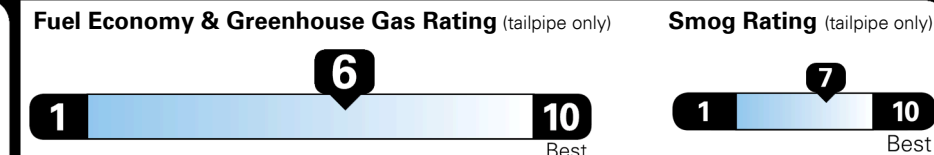

This vehicle emits 288 grams CO₂ per mile. The best emits 0 grams per mile (tailpipe only). Producing and distributing fuel also create emissions; learn more at fueleconomy.gov.

Actual results will vary for many reasons, including driving conditions and how you drive and maintain your vehicle. The average new vehicle gets 28 MPG and costs $9,750 to fuel over 5 years. Cost estimates are based on 15,000 miles per year at $ 3.60 per gallon. MPGe is miles per gasoline gallon equivalent. Vehicle emissions are a significant cause of climate change and smog.

fueleconomy.gov

Calculate personalized estimates and compare vehicles

GOVERNMENT 5-STAR SAFETY RATINGS

Overall Vehicle Score ★ ★ ★ ★ ★

Based on the combined rating of frontal, side and rollover. Should ONLY be compared to other vehicles of similar size and weight.

Frontal Driver ★ ★ ★ ★ ★

Crash Passenger ★ ★ ★ ★ ★

Based on the risk of injury in a frontal impact. Should ONLY be compared to other vehicles of similar size and weight.

Side Front seat ★ ★ ★ ★ ★

Crash Rear seat ★ ★ ★ ★ ★

Star ratings based on the risk of injury in a side impact.

Rollover ★ ★ ★ ★ ★

Star ratings based on the risk of rollover in a single-vehicle crash.

Star ratings range from 1 to 5 stars (★★★★★) with 5 being the highest.

Source: National Highway Traffic Safety Administration (NHTSA).

www.safercar.gov or 1-888-327-4236

Manufacturer's suggested retail price includes Manufacturer's recommended pre-delivery service. License and title fees, state and local taxes and other dealer installed options and accessories are not included in the manufacturer's suggested retail price.

PARTS CONTENT INFORMATION

FOR VEHICLES IN THIS CAR LINE U.S./CANADIAN PARTS CONTENT: 4 %

MAJOR SOURCES OF FOREIGN PARTS: KOREA: 85%

NOTE: PARTS CONTENT DOES NOT INCLUDE FINAL ASSEMBLY, DISTRIBUTION, OR OTHER NON-PARTS COSTS.

FOR THIS VEHICLE FINAL ASSEMBLY POINT: GWANGJU, KOREA

COUNTRY OF ORIGIN

ENGINE (MOTOR): KOREA

TRANSMISSION: KOREA