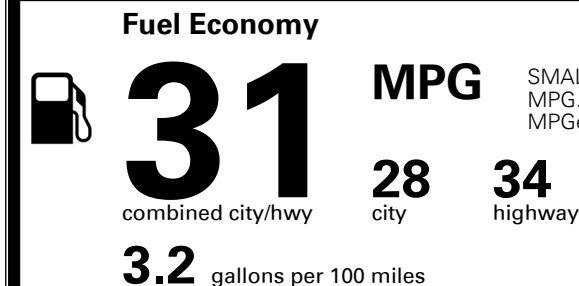

EPA DOT Fuel Economy and Environment

Gasoline Vehicle

SMALL SUVs range from 14 to 123 MPG. The best vehicle rates 140 MPGe.

You save
$1,000
in fuel costs
over 5 years
compared to the
average new vehicle.

Annual fuel cost
$1,750