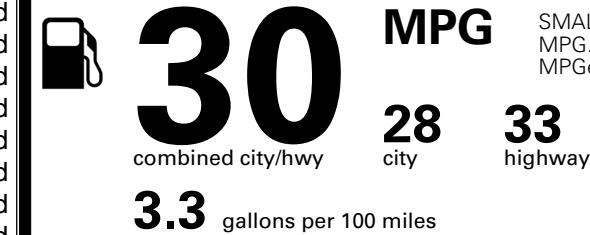

EPA DOT Fuel Economy and Environment

Gasoline Vehicle

Fuel Economy

SMALL SUVs range from 14 to 138 MPG. The best vehicle rates 146 MPGe.

You save
\$250

in fuel costs
 over 5 years
 compared to the
 average new vehicle.