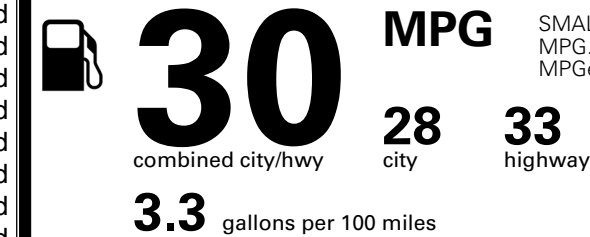

EPA DOT Fuel Economy and Environment

Gasoline Vehicle

Fuel Economy

You save
\$250

in fuel costs
 over 5 years
 compared to the
 average new vehicle.

Annual fuel cost
\$1,550

Fuel Economy & Greenhouse Gas Rating (tailpipe only)