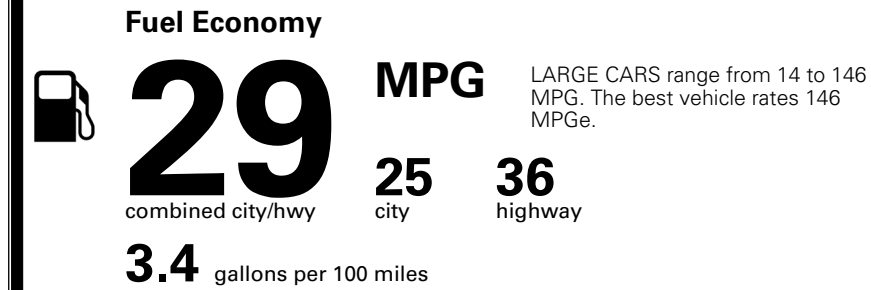

INLAND FREIGHT AND HANDLING \$ 1,245.00

TOTAL MANUFACTURER'S SUGGESTED RETAIL PRICE ▶ \$ 30,925.00

TOTAL ADDITIONAL WEIGHT: 7.3

\$ 28,490.00

EPA DOT Fuel Economy and Environment

Gasoline Vehicle

You save \$0
 in fuel costs over 5 years compared to the average new vehicle.