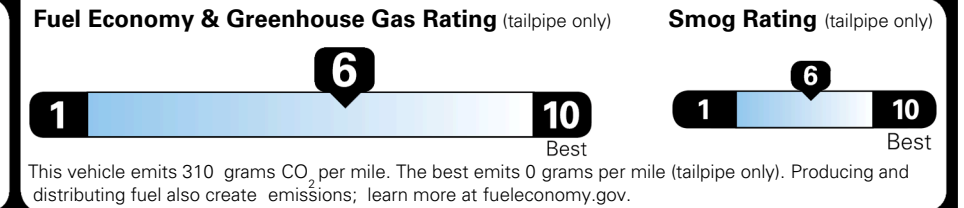

Actual results will vary for many reasons, including driving conditions and how you drive and maintain your vehicle. The average new vehicle gets 29 MPG and costs $8,500 to fuel over 5 years. Cost estimates are based on 15,000 miles per year at $ 3.30 per gallon. MPGe is miles per gasoline gallon equivalent. Vehicle emissions are a significant cause of climate change and smog.

fueleconomy.gov

Calculate personalized estimates and compare vehicles

GOVERNMENT 5-STAR SAFETY RATINGS

Overall Vehicle Score ★ ★ ★ ★ ★

Based on the combined rating of frontal, side and rollover. Should ONLY be compared to other vehicles of similar size and weight.

Frontal Driver ★ ★ ★ ★ ★

Crash Passenger ★ ★ ★ ★ ★

Based on the risk of injury in a frontal impact. Should ONLY be compared to other vehicles of similar size and weight.

Side Front seat ★ ★ ★ ★ ★

Crash Rear seat ★ ★ ★ ★ ★

Star ratings based on the risk of injury in a side impact.

Rollover ★ ★ ★ ★ ★

Star ratings based on the risk of rollover in a single-vehicle crash.

Star ratings range from 1 to 5 stars (★★★★★) with 5 being the highest.

Source: National Highway Traffic Safety Administration (NHTSA).

www.safercar.gov or 1-888-327-4236

Manufacturer's suggested retail price includes Manufacturer's recommended pre-delivery service. License and title fees, state and local taxes and other dealer installed options and accessories are not included in the manufacturer's suggested retail price.

PARTS CONTENT INFORMATION

FOR VEHICLES IN THIS CAR LINE U.S./CANADIAN PARTS CONTENT: 0 %

MAJOR SOURCES OF FOREIGN PARTS: KOREA: 90%

NOTE: PARTS CONTENT DOES NOT INCLUDE FINAL ASSEMBLY, DISTRIBUTION, OR OTHER NON-PARTS COSTS.

FOR THIS VEHICLE FINAL ASSEMBLY POINT: HWASUNG, KOREA

COUNTRY OF ORIGIN

ENGINE (MOTOR): KOREA

TRANSMISSION: KOREA