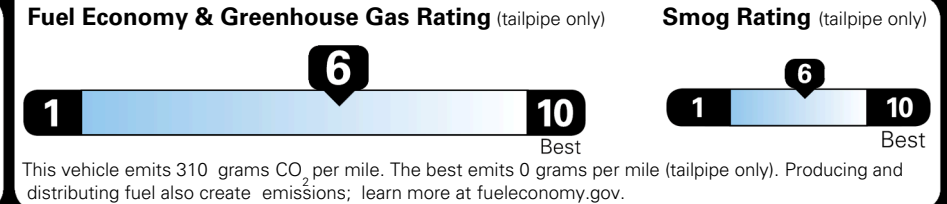

\$ 30,475.00

EPA DOT Fuel Economy and Environment

Gasoline Vehicle

You save \$0
 in fuel costs over 5 years compared to the average new vehicle.

Annual fuel cost
\$1,700

Actual results will vary for many reasons, including driving conditions and how you drive and maintain your vehicle. The average new vehicle gets 29 MPG and costs \$8,500 to fuel over 5 years. Cost estimates are based on 15,000 miles per year at \$ 3.30 per gallon. MPGe is miles per gasoline gallon equivalent. Vehicle emissions are a significant cause of climate change and smog.