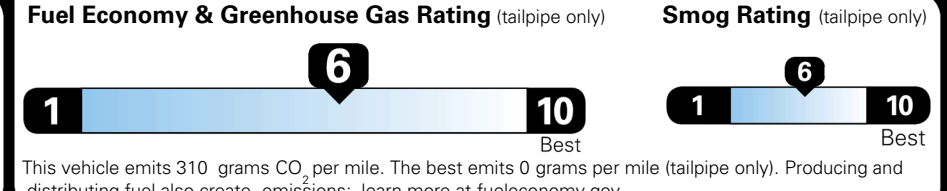

\$295.00
 \$200.00
 \$45.00

\$ 29,030.00

\$ 1,245.00

\$ 30,275.00

EPA DOT Fuel Economy and Environment

Gasoline Vehicle

You save \$0
 in fuel costs over 5 years compared to the average new vehicle.

Annual fuel cost \$1,700