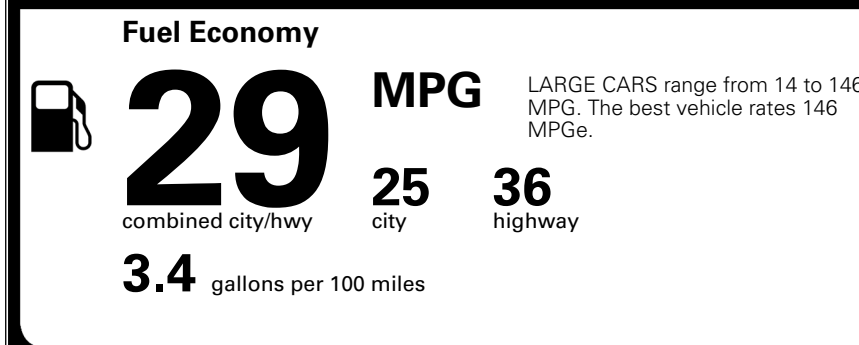

\$295.00
 \$200.00
 \$45.00

\$ 29,030.00

\$ 1,245.00

\$ 30,275.00

EPA DOT Fuel Economy and Environment

Gasoline Vehicle

You save \$0
 in fuel costs over 5 years compared to the average new vehicle.

Annual fuel cost \$1,700