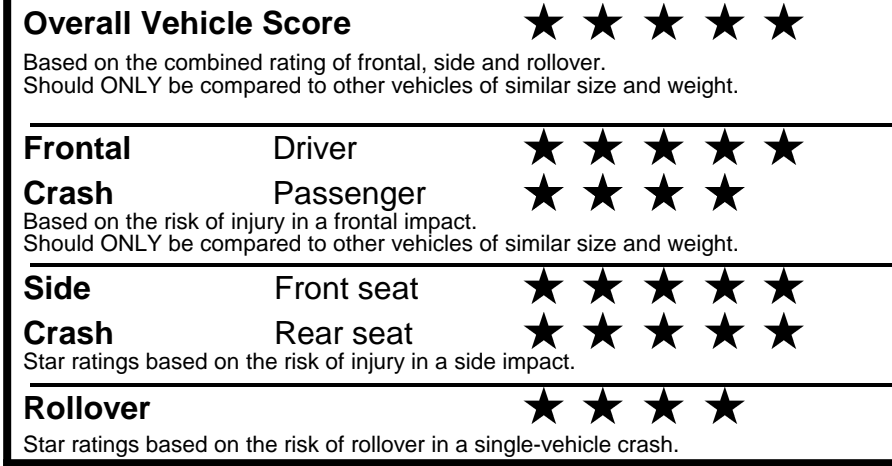

GOVERNMENT 5-STAR SAFETY RATINGS

PARTS CONTENT INFORMATION

FOR VEHICLES IN THIS CAR LINE U.S./CANADIAN PARTS CONTENT: 0 %

MAJOR SOURCES OF FOREIGN PARTS: KOREA: 90%

NOTE: PARTS CONTENT DOES NOT INCLUDE FINAL ASSEMBLY, DISTRIBUTION, OR OTHER NON-PARTS COSTS.

FOR THIS VEHICLE FINAL ASSEMBLY POINT: HWASUNG, KOREA

COUNTRY OF ORIGIN: KOREA

ENGINE (MOTOR): KOREA

TRANSMISSION: KOREA

Star ratings range from 1 to 5 stars (★★★★★) with 5 being the highest.
Source: National Highway Traffic Safety Administration (NHTSA).
www.safercar.gov or 1-888-327-4236

Manufacturer's suggested retail price includes Manufacturer's recommended pre-delivery service. License and title fees, state and local taxes and other dealer installed options and accessories are not included in the manufacturer's suggested retail price.