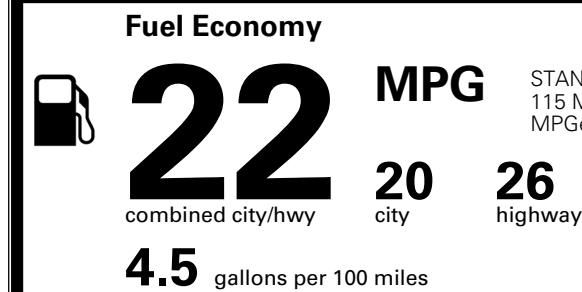

EPA DOT Fuel Economy and Environment

Gasoline Vehicle