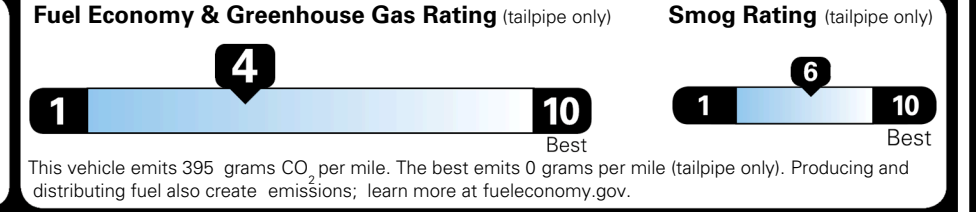

You spend
$2,500
more in fuel costs
over 5 years
compared to the
average new vehicle.

Annual fuel cost
$2,100