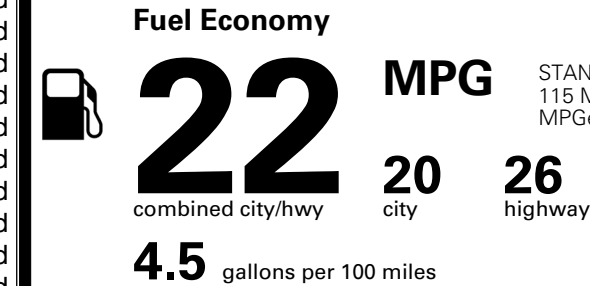

\$ 44,040.00

INLAND FREIGHT AND HANDLING

\$ 1,545.00

TOTAL MANUFACTURER'S SUGGESTED RETAIL PRICE ▶

\$ 45,585.00

TOTAL ADDITIONAL WEIGHT: 7.2

EPA DOT Fuel Economy and Environment

Gasoline Vehicle