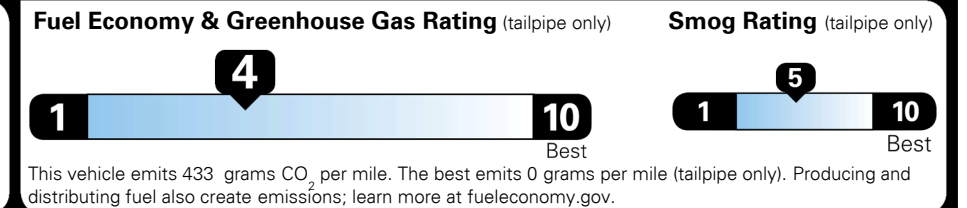

## EPA DOT Fuel Economy and Environment

Gasoline Vehicle

You spend **\$2,500** more in fuel costs over 5 years compared to the average new vehicle.

Annual fuel cost **\$2,100**

Actual results will vary for many reasons, including driving conditions and how you drive and maintain your vehicle. The average new vehicle gets 28 MPG and costs \$8,000 to fuel over 5 years. Cost estimates are based on 15,000 miles per year at \$ 2.95 per gallon. MPGe is miles per gasoline gallon equivalent. Vehicle emissions are a significant cause of climate change and smog.