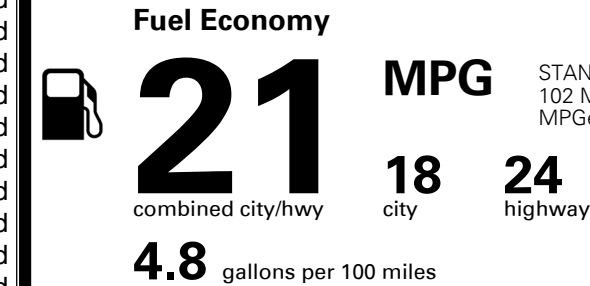

EPA DOT Fuel Economy and Environment

Gasoline Vehicle