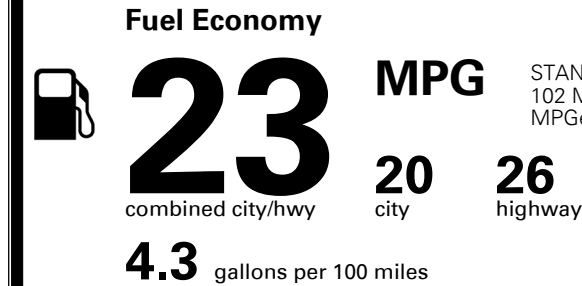

EPA DOT Fuel Economy and Environment

Gasoline Vehicle