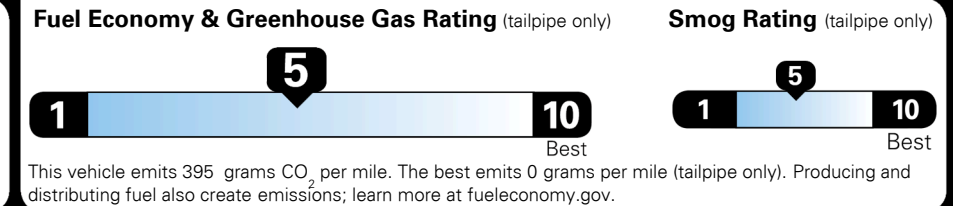

EPA DOT Fuel Economy and Environment

Gasoline Vehicle

You spend
\$1,250
 more in fuel costs
 over 5 years
 compared to the
 average new vehicle.

Annual fuel cost
\$1,550

Actual results will vary for many reasons, including driving conditions and how you drive and maintain your vehicle. The average new vehicle gets 27 MPG and costs \$6,500 to fuel over 5 years. Cost estimates are based on 15,000 miles per year at \$ 2.35 per gallon. MPGe is miles per gasoline gallon equivalent. Vehicle emissions are a significant cause of climate change and smog.